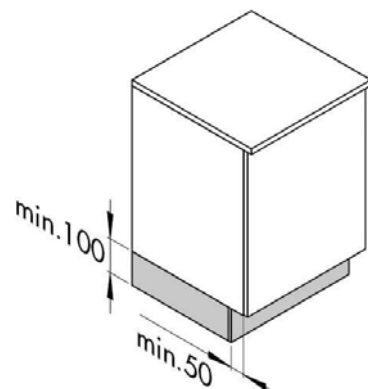

Rozmery (Š x H x V): 157 x 300 x 33 mm

Farba: šedá

Hmotnosť balenia: 0,95 kg

POZNÁMKY

Area with horizontal dotted lines for notes.

POZNÁMKY

A series of horizontal dotted lines for writing notes, organized into 10 groups of three lines each.