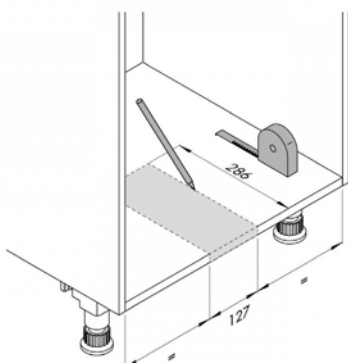

Rozmery (Š x H x V): 157 x 300 x 33 mm

Farba: šedá

Hmotnosť balenia: 0,95 kg

POZNÁMKY

Area with horizontal dotted lines for notes.

POZNÁMKY

A series of horizontal dotted lines for writing notes, organized into 10 groups of three lines each.