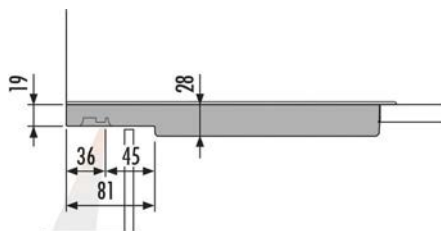

Rozmery (Š x H x V): 157 x 300 x 33 mm

Farba: šedá

Hmotnosť balenia: 0,95 kg

POZNÁMKY

Area with horizontal dotted lines for notes.

POZNÁMKY

A series of horizontal dotted lines for writing notes, organized into 10 groups of three lines each.